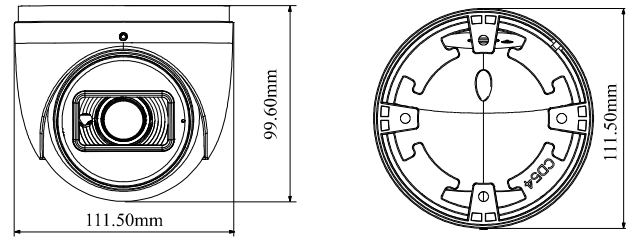

DORI Distance				
Lens	Detect	Observe	Recognize	Identify
2.8~12mm(W)	43m(141ft)	17m(56ft)	8m(28ft)	4m(14ft)
2.8~12mm(T)	131m(432ft)	52m(173ft)	26m(86ft)	13m(43ft)
Others				
Power Supply	DC12V/PoE			
Power Consumption	< 7W			
Operating Environment	- 30 °C ~ 60 °C (-22°F~140°F);Humidity: less than 95 % (non-condensing)			
Storage Environment	- 30 °C ~ 65°C (-22°F~149°F), Humidity: less than 95 % (non-condensing)			
Dimensions (mm)	Ø 111.5 × 99.6			
Weight (net)	Approx. 0.65KG			
Installation	Ceiling mounting; Wall mounting			
Certificate	CE, FCC			
Environmental Protection	Complies with Directive EU RoHS, WEEE(2012/19/EU) , directive 94/62/EC and REACH(EC1907/2006)			

DIMENSIONS