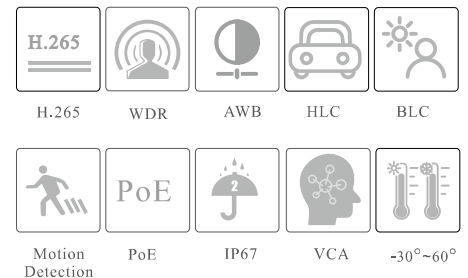

CAMERA

TD-9525S4

2MP IR Water-proof Turret Network Camera

- H.265+/H.265/H.264+/H.264/MJPEG coding
- Max.resolution: 2MP (1920 × 1080)
- ICR auto switch, true day / night vision
- 3D DNR, WDR, HLC, BLC, smart IR, etc.
- 30~50m IR night view distance
- Built-in micro SD card slot, up to 256GB
- 1CH built-in MIC; 1CH audio input
- DC12V/PoE power supply
- IP 67 ingress protection
- Support three streams
- Support remote monitoring by smart phones& tablet PCs with iOS and Android OS
- Intelligent analytics